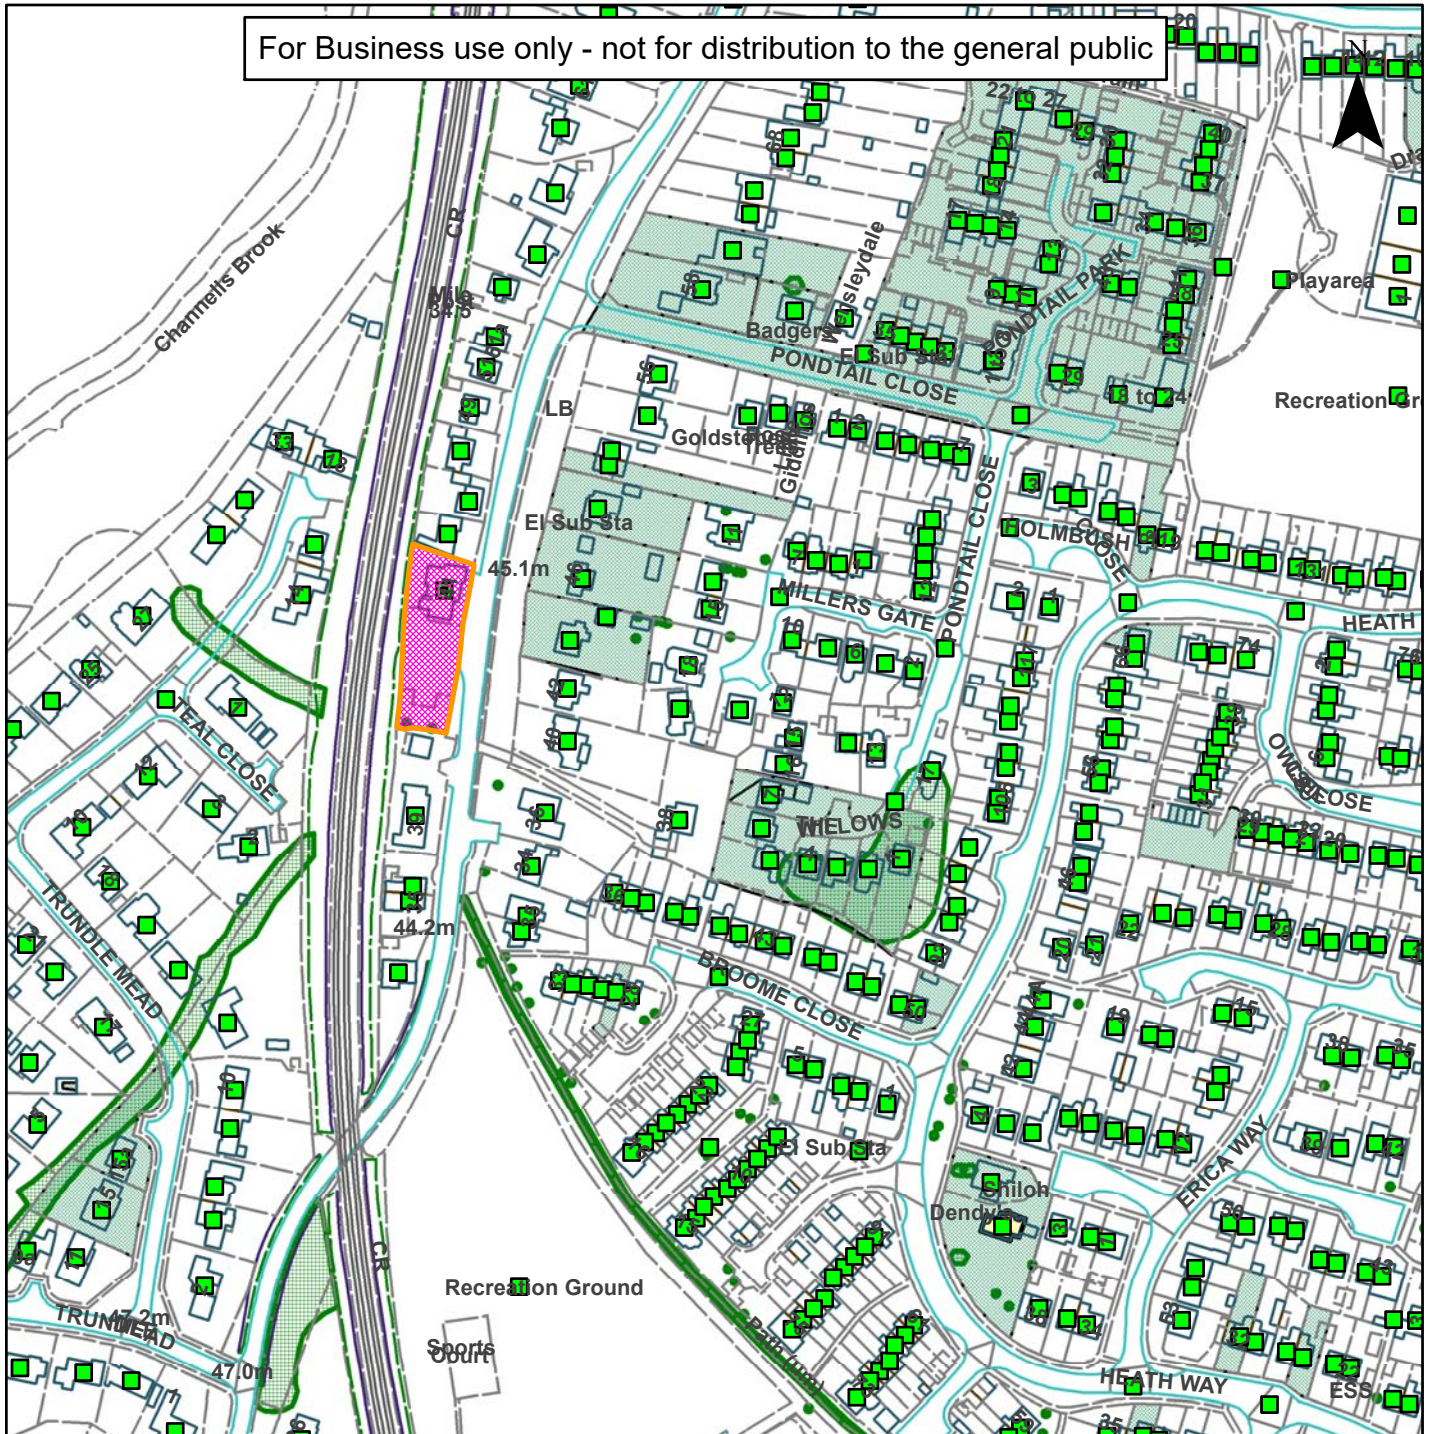

Not Set

For Business use only - not for distribution to the general public

Scale: 1:2,500

Reproduced from the Ordnance Survey map with permission of the Controller of Her Majesty's Stationery Office © Crown Copyright 2012.

Unauthorised reproduction infringes Crown Copyright and may lead to prosecution or civil proceedings.

Organisation	Horsham District Council
Department	
Comments	Not Set
Date	27/03/2018
MSA Number	100023865